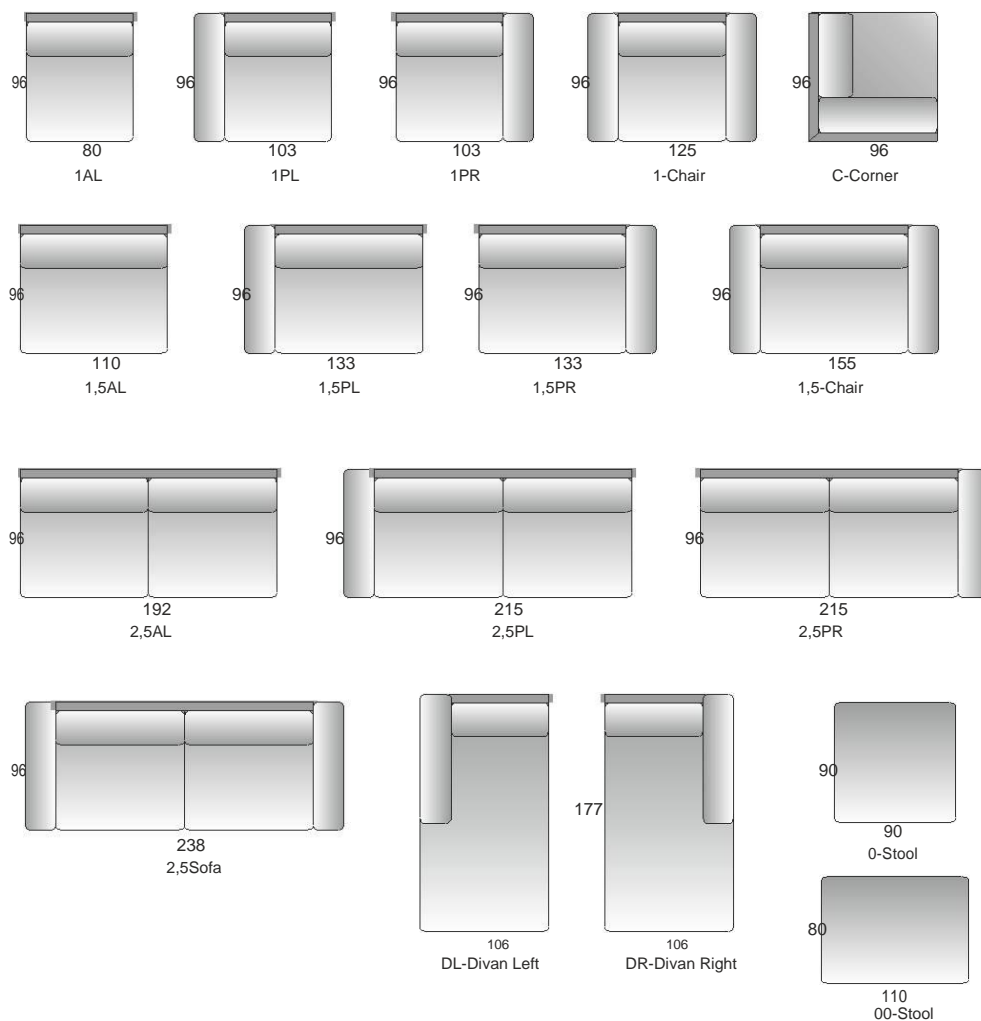

Ventimiglia

PRODUCT INFORMATION

MEASUREMENTS:*

	1,5 with 1 arm	1,5 AL	D divan	ARM
WIDTH	1330	1100	1060	230
HEIGH	820	820	820	590
DEPTH	960	960	1770	940

* Dimensions may be differences +/- 3%, depending on the choice and configuration upholstery

other sizes available below on elements drawigs

STANDARD:

Loose cover model also available with fixed cover.

Plastic legs.

SEAT CUSHIONS: filled in with polyuretahne foam and a layer of crumb foam mixed with silicon.

BACK CUSHIONS: filled in with polyester siliconed fibre.

Small cushions included in the price

1 small cushions - 1 with arm, 1,5 with arm, 1 CHAIR, 1,5 CHAIR, C, D

no small cushions - 1without arm, 1,5 without arm

ELEMENTS: